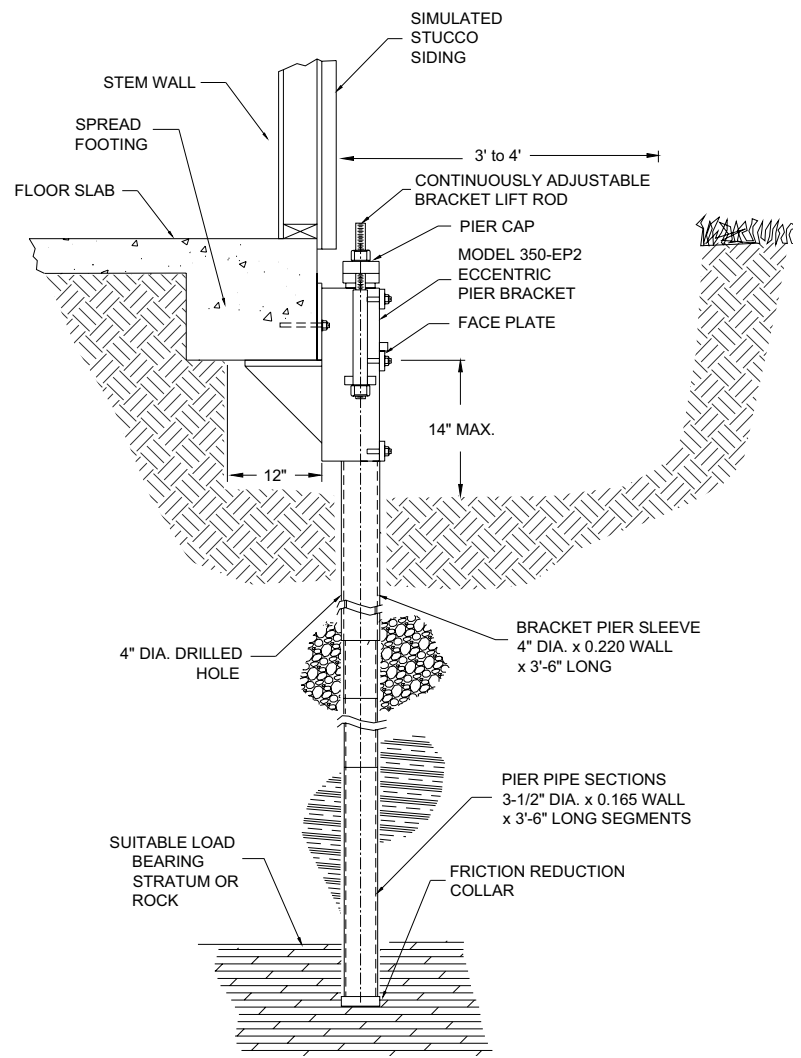

Model 350-EP2 - 2" Eccentric Utility Bracket Details

Model 350-EP2 - 2" Eccentric Utility Bracket Application Drawing

Model 350EP2™ Details

© 2009 Earth Contact Products, L.L.C.
 Permission granted to copy for sole purpose to prepare bid documents